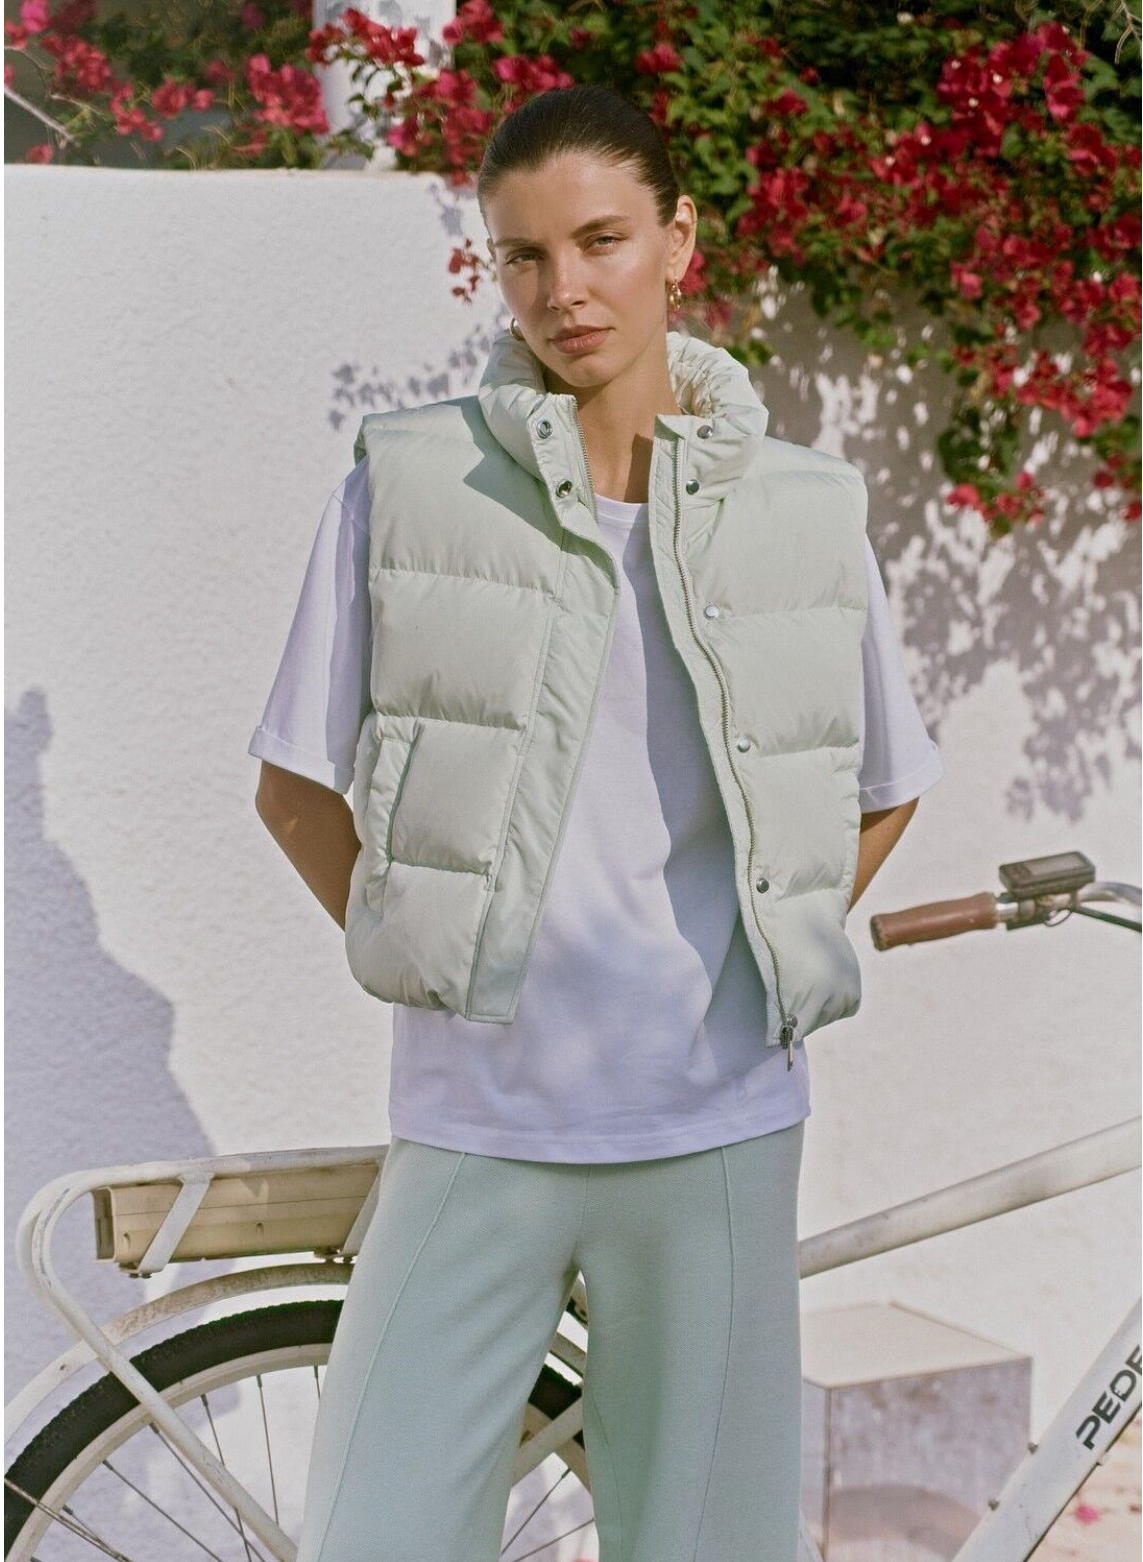

YANA D

height 5'9" · bust 32.5" · cup B · waist 24.5" · hips 35" · dress 36 EU/6 US/8 UK
shoes size 40 EU/9 US/6.5 UK · hair brown · eyes green